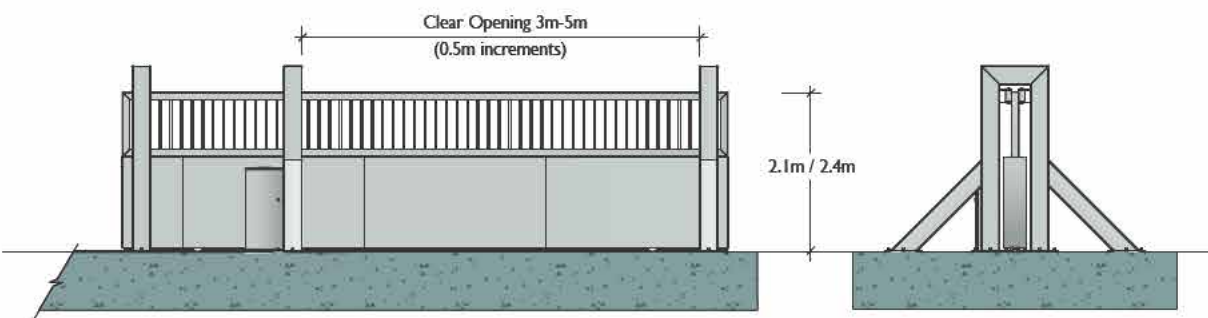

**PAS68 TESTED**

**Tested and Certified**  
V7500 (N2) 48/90

Track Anti-terrorist	Width Range	Height Range	Gate Infill	Top Extension
<b>ARSG45</b>	4.5m	0.85m	n/a	n/a

Anti Terrorist

**ENGINEERED SOLUTION**

Track Anti-terrorist	Width Range	Height Range	Gate Infill	Top Extension
<b>CGT</b>	3.0m-5.0m (0.5m †)	2.1m / 2.4m	Full Range *	Full Range *

† Increments available within width range. • Refer p19 for details of Gate Infills and Top Extensions.