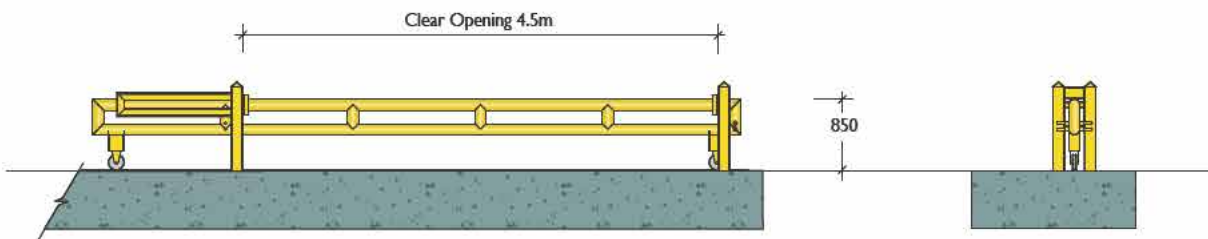

**PAS68 TESTED**

**Tested and Certified**  
V7500 (N2) 48/90

Track Anti-terrorist	Width Range	Height Range	Gate Infill	Top Extension
<b>ARSG45</b>	4.5m	0.85m	n/a	n/a

Anti Terrorist

**ENGINEERED SOLUTION**

Track Anti-terrorist	Width Range	Height Range	Gate Infill	Top Extension
<b>CGT</b>	3.0m-5.0m (0.5m †)	2.1m / 2.4m	Full Range *	Full Range *

† Increments available within width range. • Refer p19 for details of Gate Infills and Top Extensions.