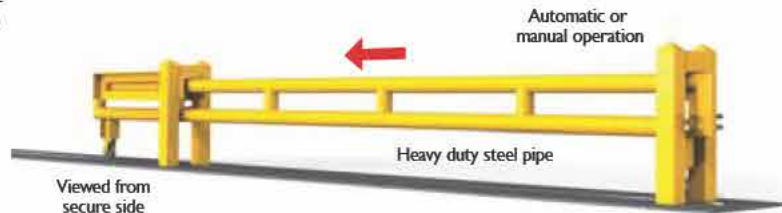

**PAS68 TESTED**

**Tested and Certified**  
V7500 (N2) 48/90

Track Anti-terrorist	Width Range	Height Range	Gate Infill	Top Extension
<b>ARSG45</b>	4.5m	0.85m	n/a	n/a

Anti Terrorist

**ENGINEERED SOLUTION**