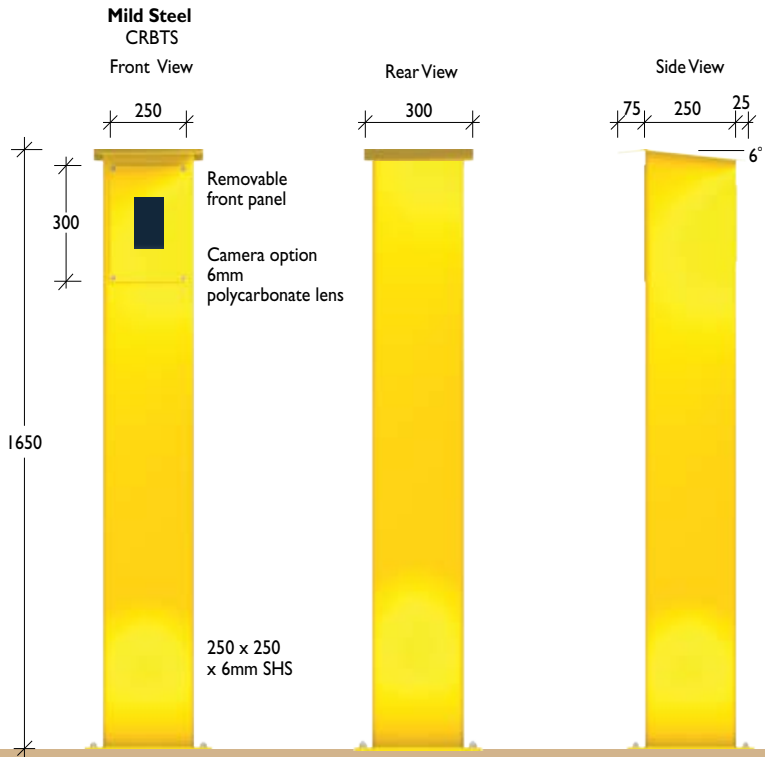

**Designer Series**  
Square

**Material** 250 x 250 x 6mm mild steel SHS  
**Finish** Electrostatically powder coated

**Designer Series**  
Rectangular

**Material** Galvanised steel / Grade 304 stainless steel  
**Finish** Electrostatically powder coated / Linished or electro-polished