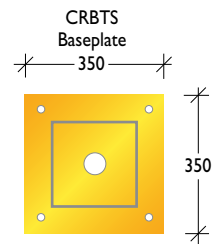

**Designer Series**  
Square

**Material** 250 x 250 x 6mm mild steel SHS  
**Finish** Electrostatically powder coated

**Designer Series**  
Rectangular

**Material** Galvanised steel / Grade 304 stainless steel  
**Finish** Electrostatically powder coated / Linished or electro-polished