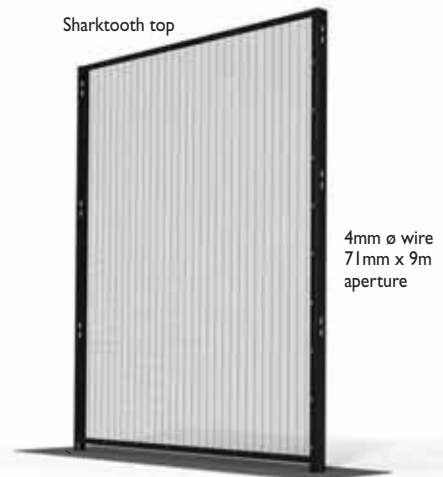

Post
104 x 3.2 Channel

Infill
4mm Ø wire
welded 71mm x 9mm

Detail

Sharktooth top

4mm Ø wire
71mm x 9mm
aperture

Pavement Surface

790-1050