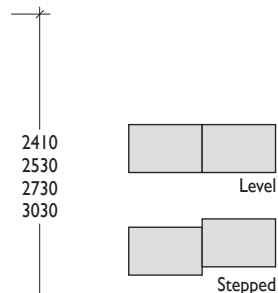

Post
104 x 3.2 Channel

Infill
4mm Ø wire
welded 71mm x 9mm

Detail

Sharktooth top

4mm Ø wire
71mm x 9mm
aperture

Pavement Surface

790-1050