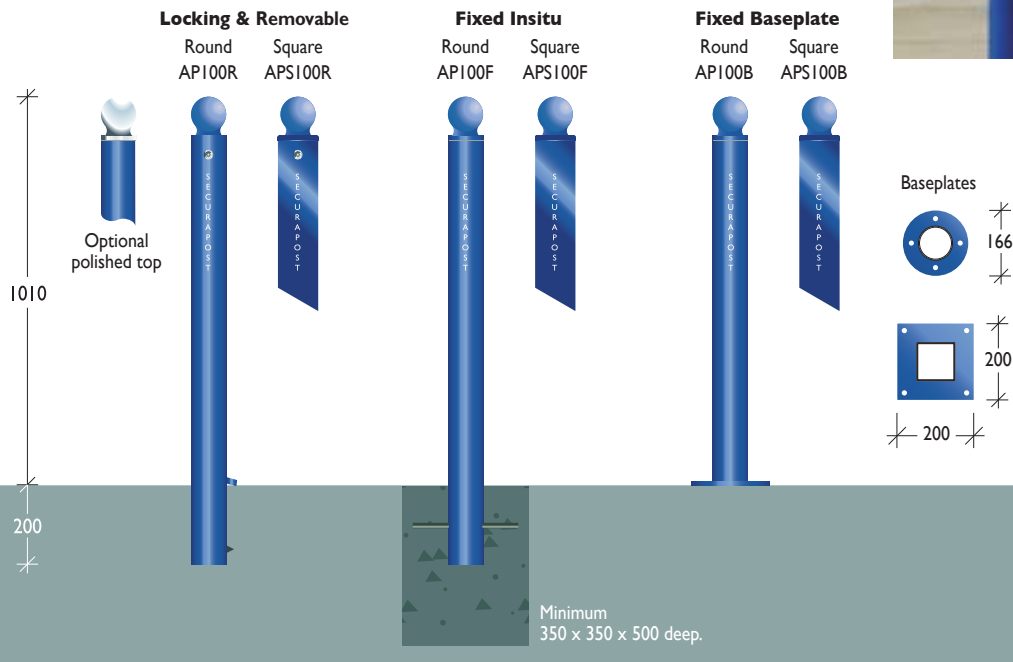

VAC Bollards 118

Industrial 122

Bollards 124

Power 128

Card Readers 132

General 139

Accessories 142

Code Index 149

Commodore

Material 80NB (88.9) x 3.25mm medium duty aluminium pipe

Finish Electrostatically powder coated in a range of colours