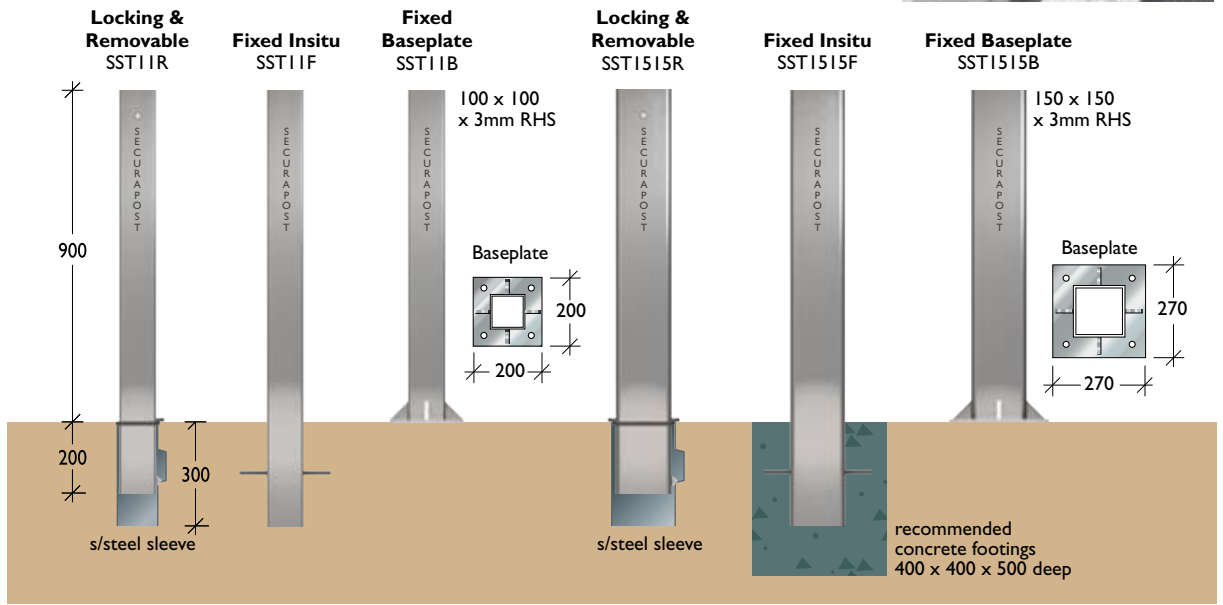

Square

Material Grade 304 stainless steel RHS (Rectangular Hollow Section)
Finish Linished or electro-polished

Rectangular

Material 150(152.4) x 75(76.20) x 3.0mm Grade 304 stainless steel RHS (Rectangular Hollow Section)
Finish Linished or electro-polished