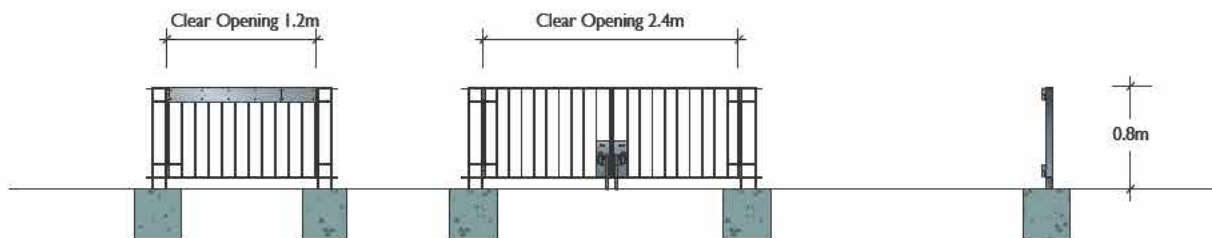

1300 780 450

**Industrial Redfern**

**Fabrication**  
 Rails  
 75 x 75 RHS  
 125 x 75 RHS  
 (dependent upon span)  
  
 Pickets  
 65 x 8 Flat Bar

Viewed from secure side

Originally designed for sporting grounds and stadiums, the heavy construction makes them ideal for use with large crowds. The full height provides excellent perimeter security and can be installed individually or in a bank to allow for quick crowd disbursement.

Swing Industrial Redfern >	Width Range	Height Range	Gate Infill
<b>RSS Single Leaf</b>	2.0m / 3.0m	1.8m / 2.1m	Flat Bar Picket
<b>RSD Dual Leaf</b>	4.0m / 6.0m	1.8m / 2.1m	Flat Bar Picket

> Matching Fencing available, refer p144 for details.

**Industrial Sports**

**Fabrication**  
 Rails  
 65 x 12 Flat bar  
 Pickets  
 65 x 8 Flat Bar

Viewed from secure side

The low height gate is for use with Leda's Sports fencing. It is designed for the pitch surround and provides security access to the playing area.

Swing Industrial Sports >	Width Range	Height Range	Gate Infill
<b>SSPOS Single Leaf</b>	1.2m	0.8m only	Flat Bar Picket
<b>SSPOD Dual Leaf</b>	2.4m	0.8m only	Flat Bar Picket

> Matching Fencing available, refer p144 for details.