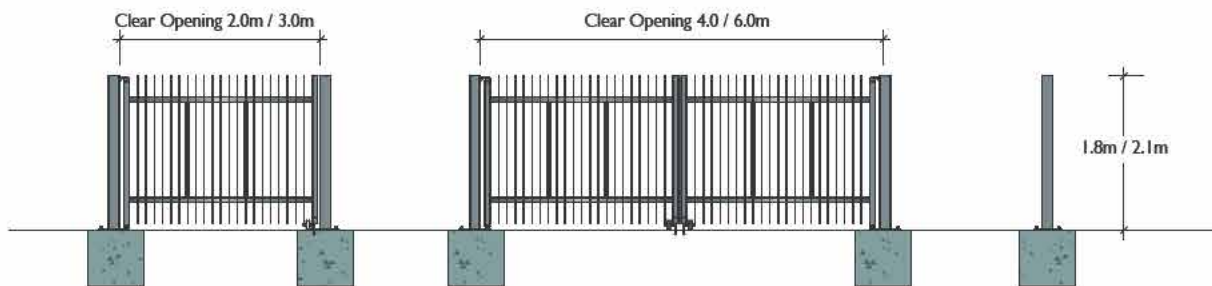

1300 780 450

**Industrial Redfern**

**Fabrication**  
 Rails  
 75 x 75 RHS  
 125 x 75 RHS  
 (dependent upon span)  
  
 Pickets  
 65 x 8 Flat Bar

Viewed from secure side

Originally designed for sporting grounds and stadiums, the heavy construction makes them ideal for use with large crowds. The full height provides excellent perimeter security and can be installed individually or in a bank to allow for quick crowd disbursement.

Swing Industrial Redfern >	Width Range	Height Range	Gate Infill
<b>RSS Single Leaf</b>	2.0m / 3.0m	1.8m / 2.1m	Flat Bar Picket
<b>RSD Dual Leaf</b>	4.0m / 6.0m	1.8m / 2.1m	Flat Bar Picket

> Matching Fencing available, refer p144 for details.

**Industrial Sports**

**Fabrication**  
 Rails  
 65 x 12 Flat bar  
 Pickets  
 65 x 8 Flat Bar

Viewed from secure side

The low height gate is for use with Leda's Sports fencing. It is designed for the pitch surround and provides security access to the playing area.

Swing Industrial Sports >	Width Range	Height Range	Gate Infill
<b>SSPOS Single Leaf</b>	1.2m	0.8m only	Flat Bar Picket
<b>SSPOD Dual Leaf</b>	2.4m	0.8m only	Flat Bar Picket

> Matching Fencing available, refer p144 for details.